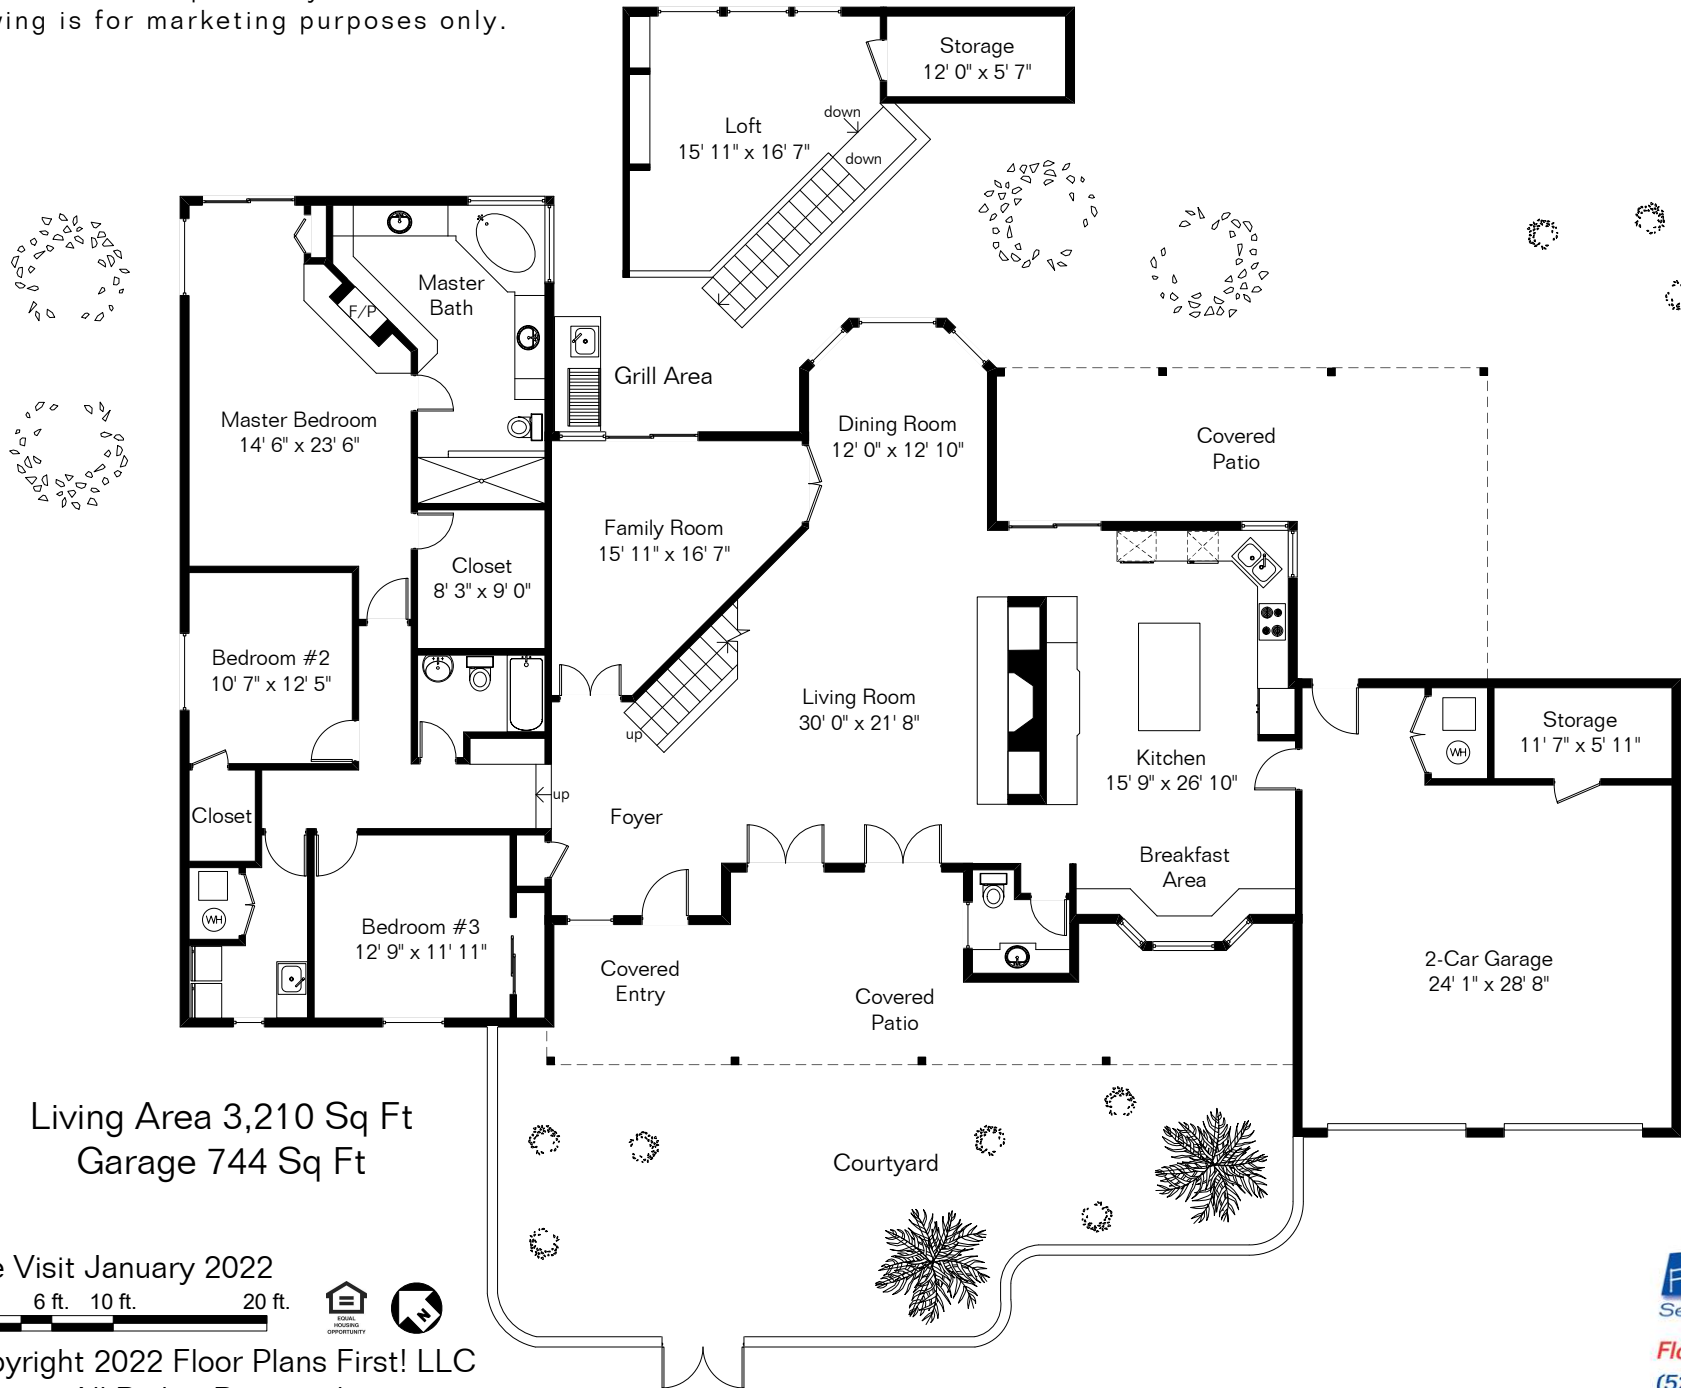

The square footages and room size information are deemed to be reliable but are not guaranteed and should be independently verified. This drawing is for marketing purposes only.

# 6300 N Camino De Michael

Living Area 3,210 Sq Ft  
Garage 744 Sq Ft

Site Visit January 2022

0 ft. 6 ft. 10 ft. 20 ft.

Copyright 2022 Floor Plans First! LLC  
All Rights Reserved.

Floor Plans First!  
See the Floor Plan First!  
FloorPlansFirst.com  
(520) 881-1500